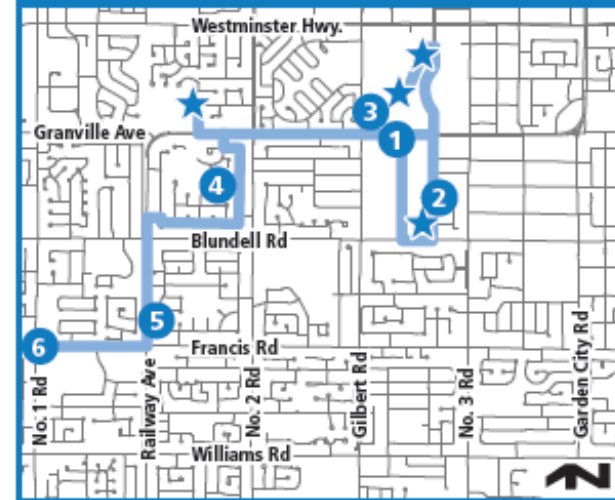

If you have comments or suggestions regarding the Shopping Bus:

 604-238-8456

Shopping Bus Service

2024 Schedule

RIDER'S GUIDE

LINE 1 — SCHEDULE

MONDAYS & THURSDAYS

STOP	TIME
1 Cedarwood Place 7260 Granville Ave.	9:45 AM
2 Carmel Pointe 7580 Minoru Blvd.	9:50 AM
3 Minoru Centre for Active Living (Seniors Centre) Pickup: east side of building, at the bus load zone	10:00 AM
4 Golden Mews 7251 Langton Rd.	10:10 AM
5 Ukrainian Village 8720 Railway Ave.	10:15 AM
★ On-request stops <i>Kiwanis Tower, Park Towers, Thompson Community Centre and Oak Tree House</i> To request pickup, please call 604-238-8456	
6 Seafair Shopping Centre In front of Safeway <i>Return trip pickup</i>	10:20 AM Noon

Don't see your residence on the schedule?

The shopping bus can pickup within a few blocks of the route. Please call 604-238-8456 for more information.

Happy Shopping!

LINE 2 — SCHEDULE

MONDAYS & THURSDAYS

STOP	TIME
1 Austin Harris Residence 5411 Moncton St.	10:30 AM
2 Steveston Community Centre Pickup: south entrance, on Moncton St.	10:35 AM
3 Lion's Park Pickup: in front of Alder Lodge (4200 Garry St.)	10:40 AM
4 Ukrainian Village 8720 Railway Ave.	10:45 AM
5 Golden Mews 7251 Langton Rd.	10:50 AM
6 Cedarwood Place 7260 Granville Ave.	10:55 AM
7 Carmel Pointe 7580 Minoru Blvd.	11:00 AM
★ On-request stop <i>Wisteria Place, Thompson Community Centre, Oak Tree House, Kiwanis Tower and Park Towers</i> To request pickup, please call 604-238-8456	
8 Minoru Centre for Active Living (Seniors Centre) East side of building, at the bus load zone <i>Return trip pickup</i>	11:10 AM 1:10 PM
9 Lansdowne Mall South Entrance, in front of BCAA <i>Return trip pickup</i>	11:20 AM 1:00 PM
10 Walmart East side of main entrance <i>Return trip pickup</i>	11:30 AM 12:50 PM

LINE 1 — ROUTE MAP

LINE 2 — ROUTE MAP