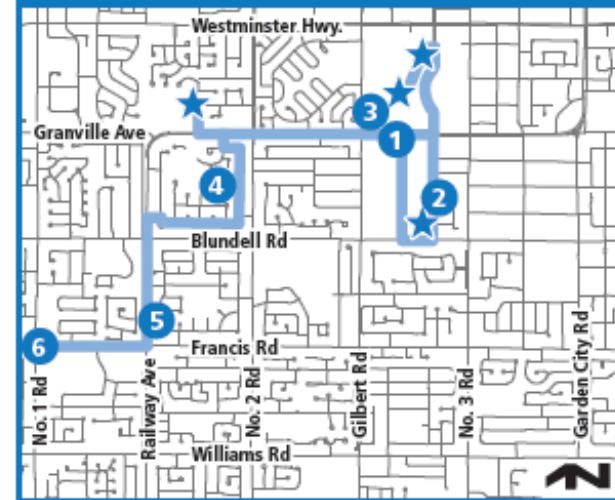

If you have comments or suggestions regarding the Shopping Bus:

 604-238-8456

Shopping Bus Service

2025 Schedule

RIDER'S GUIDE

LINE 1 — SCHEDULE

MONDAYS & THURSDAYS

STOP	TIME
1 Cedarwood Place 7260 Granville Ave.	9:45 AM
2 Carmel Pointe 7580 Minoru Blvd.	9:50 AM
3 Minoru Centre for Active Living (Seniors Centre) Pickup: east side of building, at the bus load zone	10:00 AM
4 Golden Mews 7251 Langton Rd.	10:10 AM
5 Ukrainian Village 8720 Railway Ave.	10:15 AM
★ On-request stops <i>Kiwanis Tower, Park Towers, Thompson Community Centre and Oak Tree House</i> To request pickup, please call 604-238-8456	
6 Seafair Shopping Centre In front of Safeway <i>Return trip pickup</i>	10:20 AM Noon

Don't see your residence on the schedule?

The shopping bus can pickup within a few blocks of the route. Please call 604-238-8456 for more information.

Happy Shopping!

LINE 2 — SCHEDULE

MONDAYS & THURSDAYS

STOP	TIME
1 Austin Harris Residence 5411 Moncton St.	10:30 AM
2 Steveston Community Centre Pickup: south entrance, on Moncton St.	10:35 AM
3 Lion's Park Pickup: in front of Alder Lodge (4200 Garry St.)	10:40 AM
4 Ukrainian Village 8720 Railway Ave.	10:45 AM
5 Golden Mews 7251 Langton Rd.	10:50 AM
6 Cedarwood Place 7260 Granville Ave.	10:55 AM
7 Carmel Pointe 7580 Minoru Blvd.	11:00 AM
★ On-request stop <i>Wisteria Place, Thompson Community Centre, Oak Tree House, Kiwanis Tower and Park Towers</i> To request pickup, please call 604-238-8456	
8 Minoru Centre for Active Living (Seniors Centre) East side of building, at the bus load zone <i>Return trip pickup</i>	11:10 AM 1:10 PM
9 Lansdowne Mall South Entrance, in front of BCAA <i>Return trip pickup</i>	11:20 AM 1:00 PM
10 Walmart East side of main entrance <i>Return trip pickup</i>	11:30 AM 12:50 PM

LINE 1 — ROUTE MAP

LINE 2 — ROUTE MAP